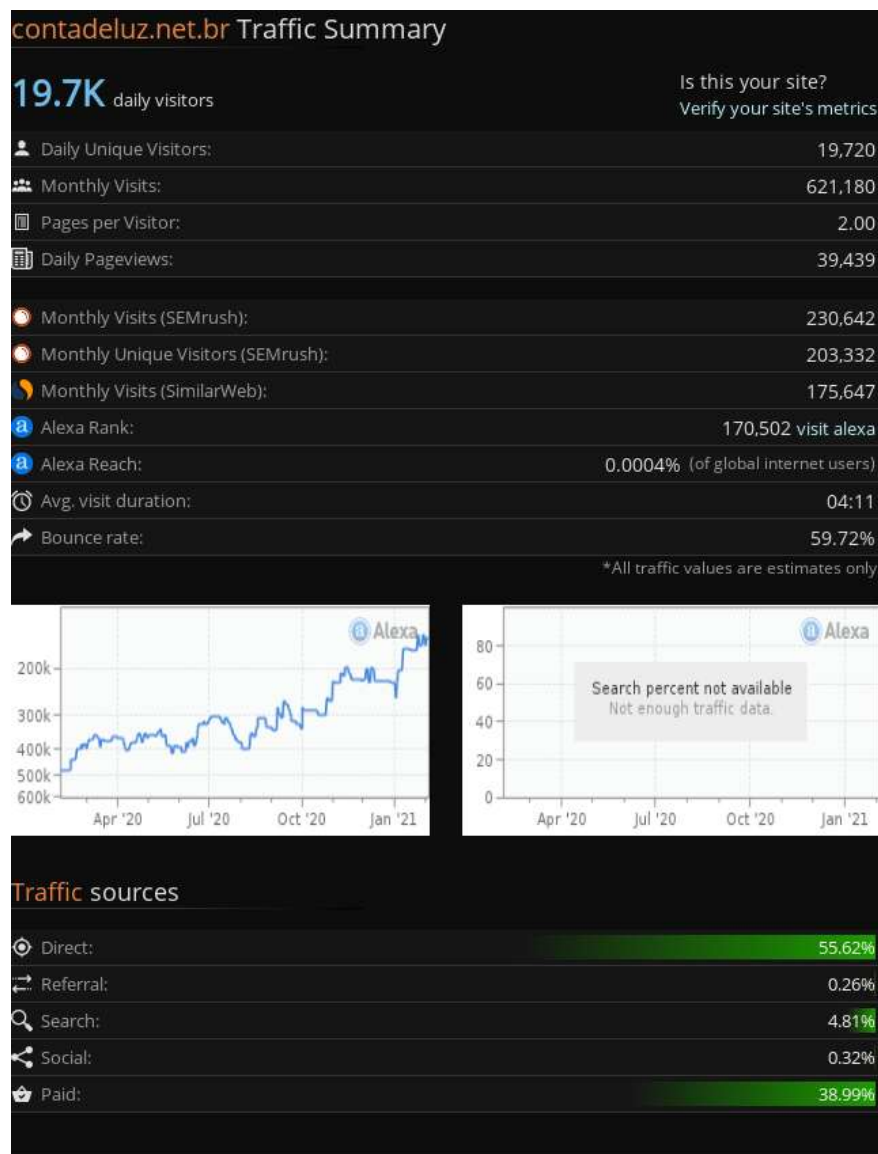

Estatísticas e Rankings: